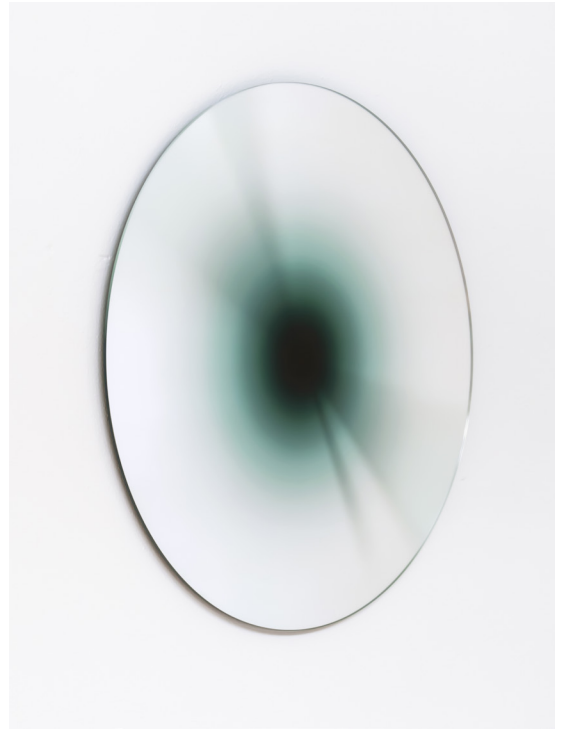

Mirror
Absence
Celo1 Studio