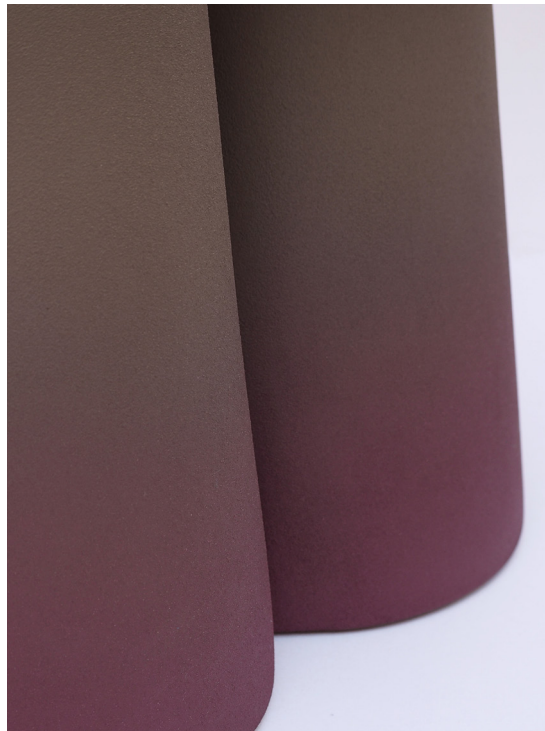

Coffee & Side Table

Isola Purple

Isola side table is completely made in ceramic using high temperature furnace, to make the material stronger.

The large base makes the object stable as well as unique on its design. Each piece is then finished by playing with the contrast between the rough surface and the soft shades.

Dimensions

CM	W43	D25	H45
IN	W16.9	D9.8	H17.8

Colors / Finishes / Customizations

Honey / Purple/ Cotto/ Choco/ Bespoke Colors can be made on request

Coffee & Side Table

Isola Purple

Cara\Davide for Portego

Phone