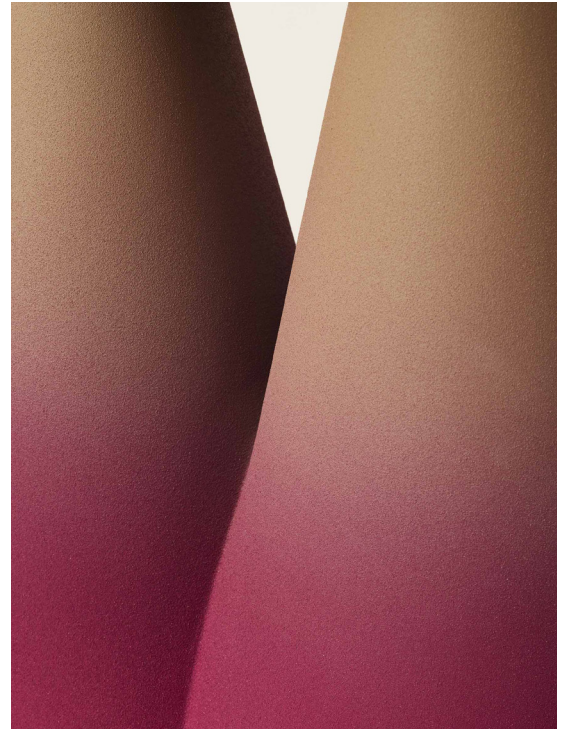

MovimentoGallery

Artist

CARA \ DAVIDE

CARA \ DAVIDE, design studio based in Milan, is a collaboration between Cara Judd (South Africa) and Davide Gramatica (Italy). Their works are characterised by an ongoing research in material, territory and perception of geometries. They produce their own series of products working closely with artisans in Italy and South Africa. Their collections are represented by galleries in Europe and USA. In the same way, they work closely with brands to produce new collections and have recently been commissioned to design interiors such as retail spaces and exhibition scenographies. Cara and Davide both lecture in the Product Design Department at IED Milan.

Coffee & Side Table

Isola Purple

Isola side table is completely made in ceramic using high temperature furnace, to make the material stronger.

The large base makes the object stable as well as unique on its design. Each piece is then finished by playing with the contrast between the rough surface and the soft shades.

Dimensions

CM	W43	D25	H45
IN	W16.9	D9.8	H17.8

Colors / Finishes / Customizations

Honey / Purple/ Cotto/ Choco/ Bespoke Colors can be made on request

Coffee & Side Table

Isola Purple

Cara\Davide for Portego

Phone