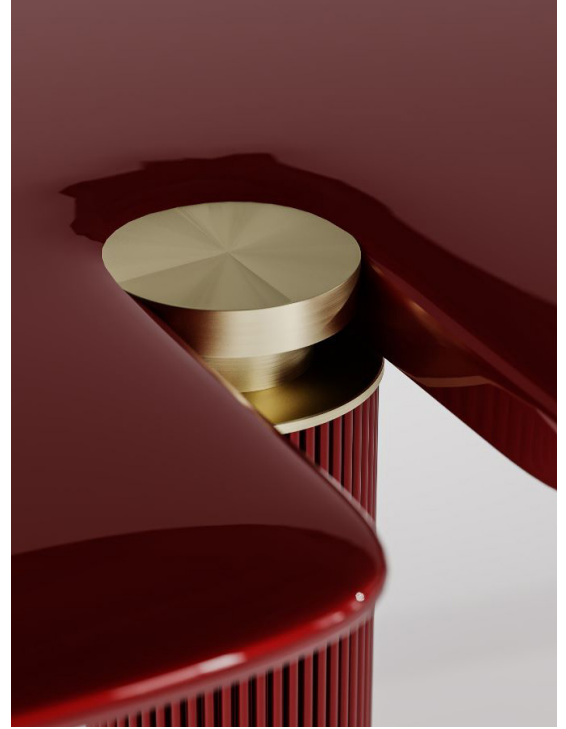

Dining Table

Bolt Dining Table

Elif Erguvan