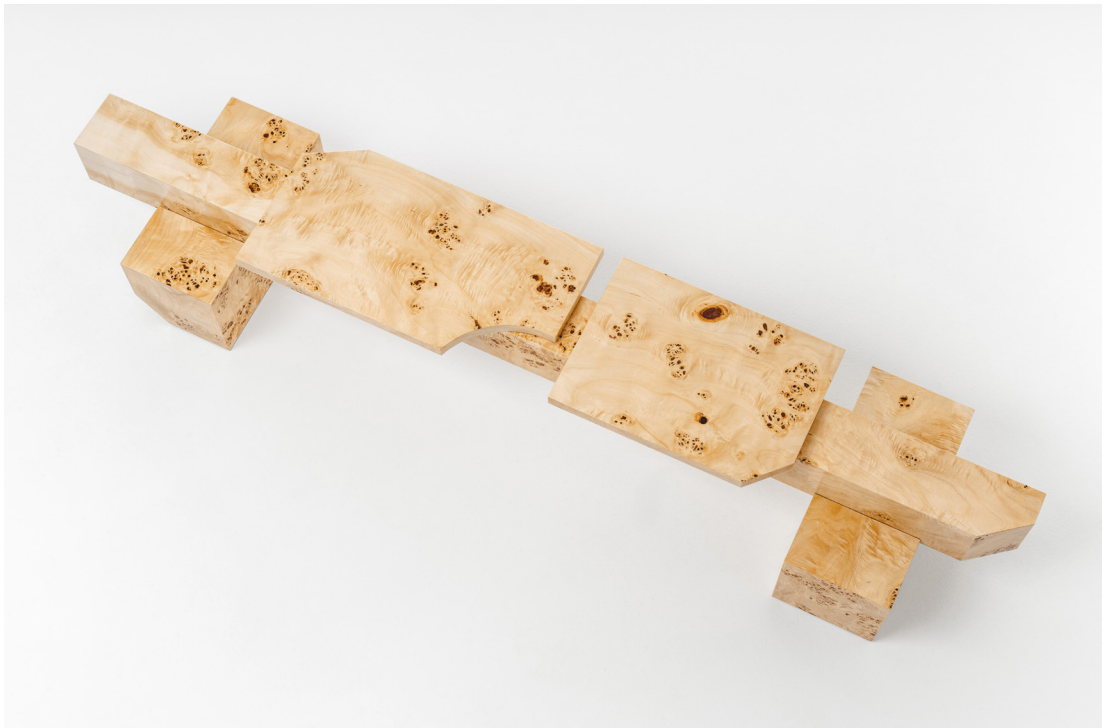

Seating
SSB01W
sashaxsasha