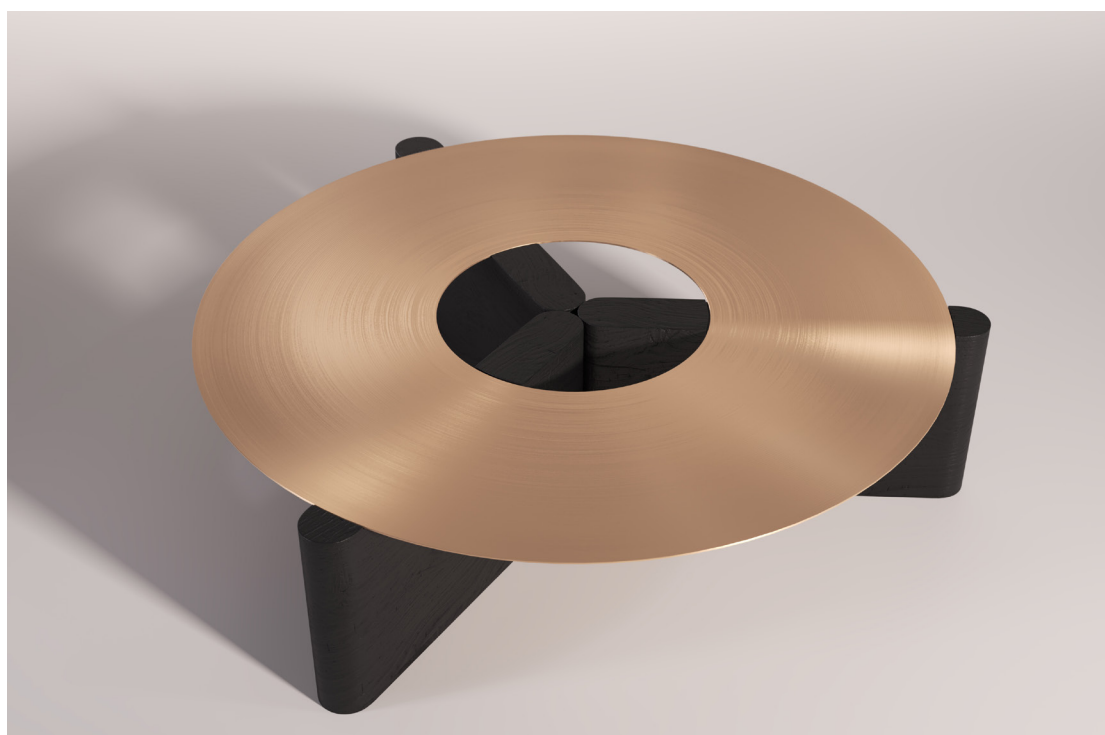

Coffee & Side Table

Orbit Coffee Table

Studio F