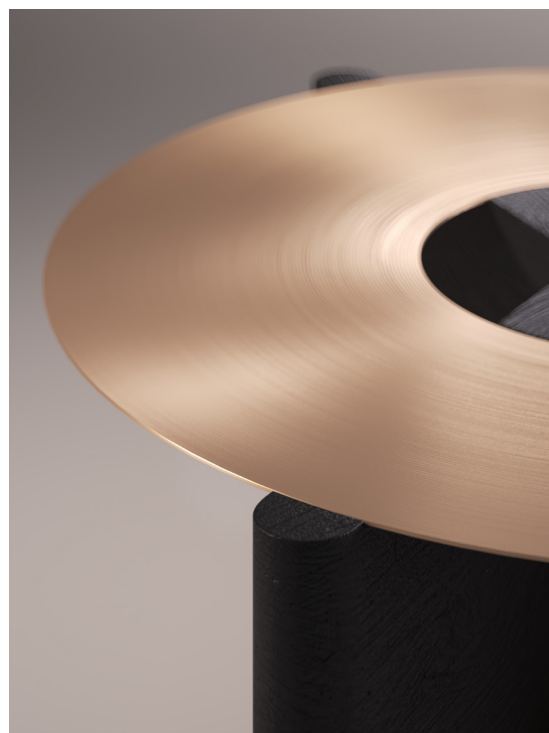

Coffee & Side Table

Orbit Coffee Table

Studio F