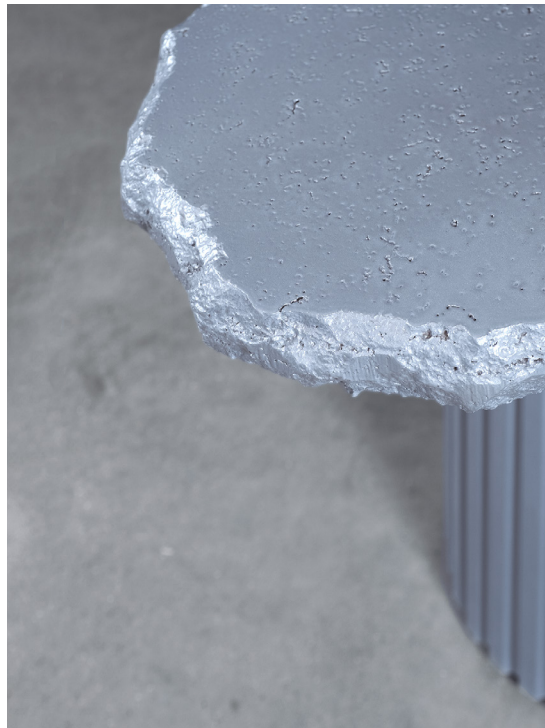

Coffee & Side Table

19.04 Side Table Neemesi