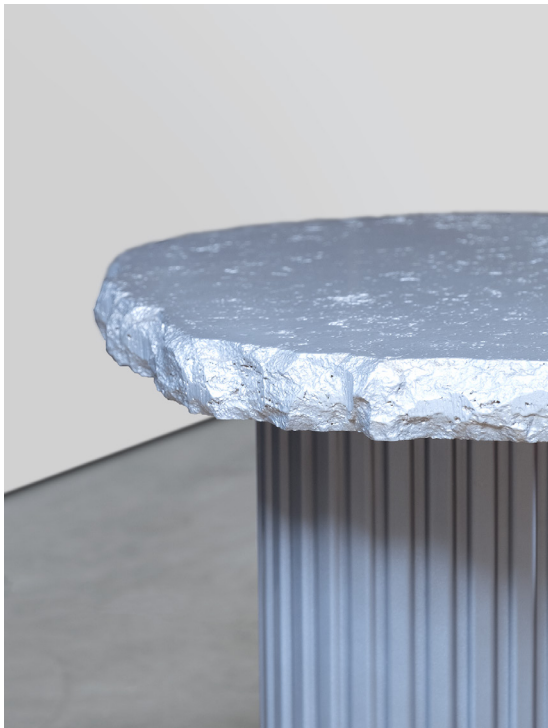

Coffee & Side Table

19.04 Side Table Neemesi